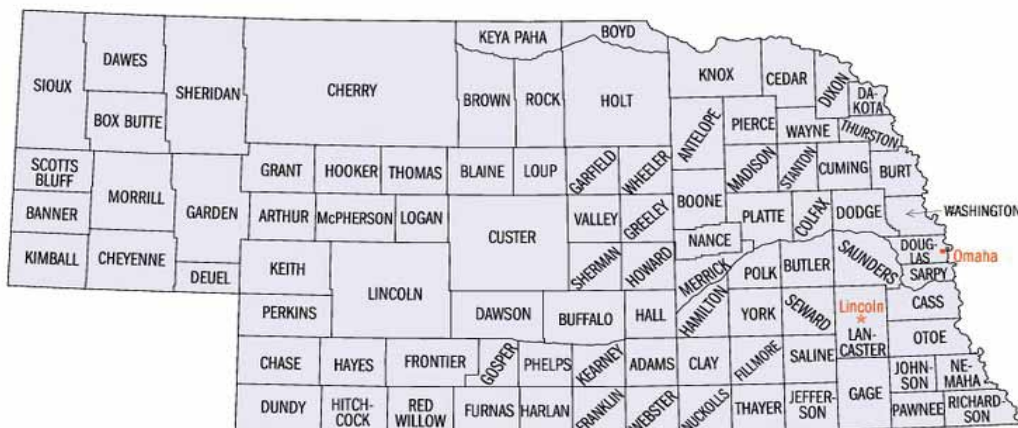

# NE - Nebraska

Call	Comtés ( 93 )
KOKES	Sarpy County
KOHA	Seward County
NOTM	Hitchcock County
KOBLT	Morrill County
NOOB	Saunders County
NIOB	Douglas County
WA0JCE	Adams County (eQSL)

# NV - Nevada

Call	Comtés ( 17 )
K4WW/7	Storey County
WA7CWM	Cowboy County
W7GK	Clark County
K7BV	Carson City