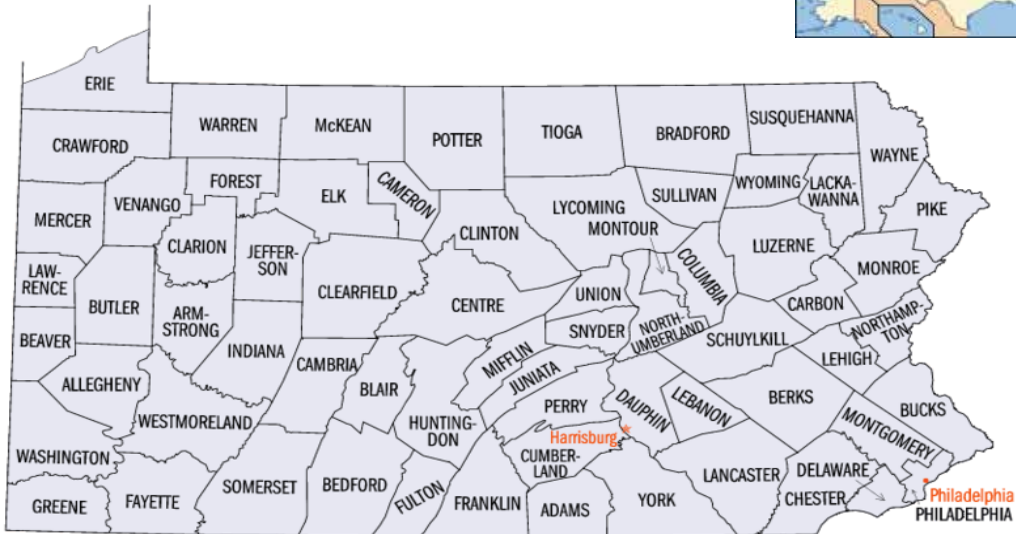

# PA - Pennsylvania

Call	Comtés ( 67 )	Call	Comtés ( 67 )
W3FM	Chester County	W8FJ	Montgomery County
W3RJ	Bucks & Lenigh County	N3NZ	Delaware County
WA3IIA	Columbia County	N3LFC	Butler County
W3DSX	Berks County	WB3GOC	York County
N3UE	Allegheny County	KB5IQJ/3	Centre County
W3HDH	Huntington County	W3JWB	Lehigh County
K9VKY	Beaver County	WO3Z	Washington County
WA3L	Westmoreland County	K3ARB	Bradford County

# RI - Rhode Island

Call	Comtés ( 5 )
AB1BX	Bristol County
KD1RB	Washington County
W1WKO	Providence County