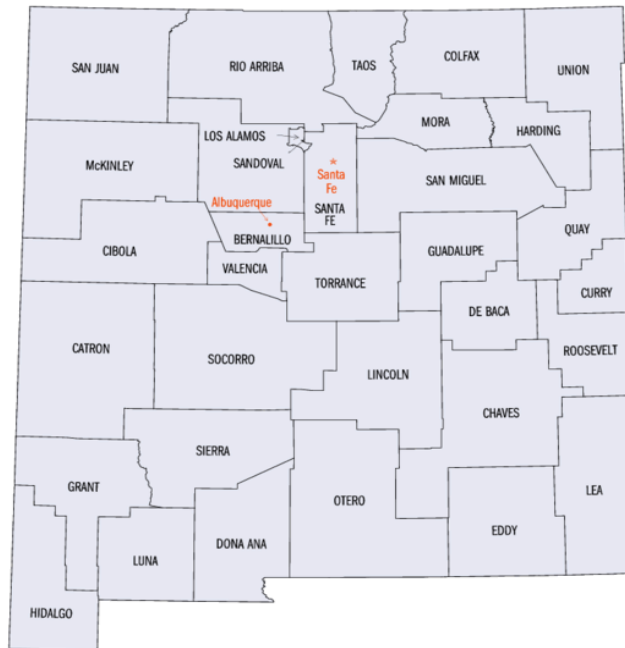

NM - New Mexico

Call	Comtés (33)
W5LG	San Miguel County
KT5X	Santa Fe County
WA5ZUP	San Juan County (eQSL)
K5USF	Dona Ana County (eQSL)
KF5GST	Taos County (eQSL)

OK - Oklahoma

Call	Comtés (77)
W5LE	Okmulgee County
K5DNL	Pottawatomie County
W5LJW	Washington County
K5YAA	Rogers County
K7LFY	Logan County
WQ5O	Cleveland County (eQSL)