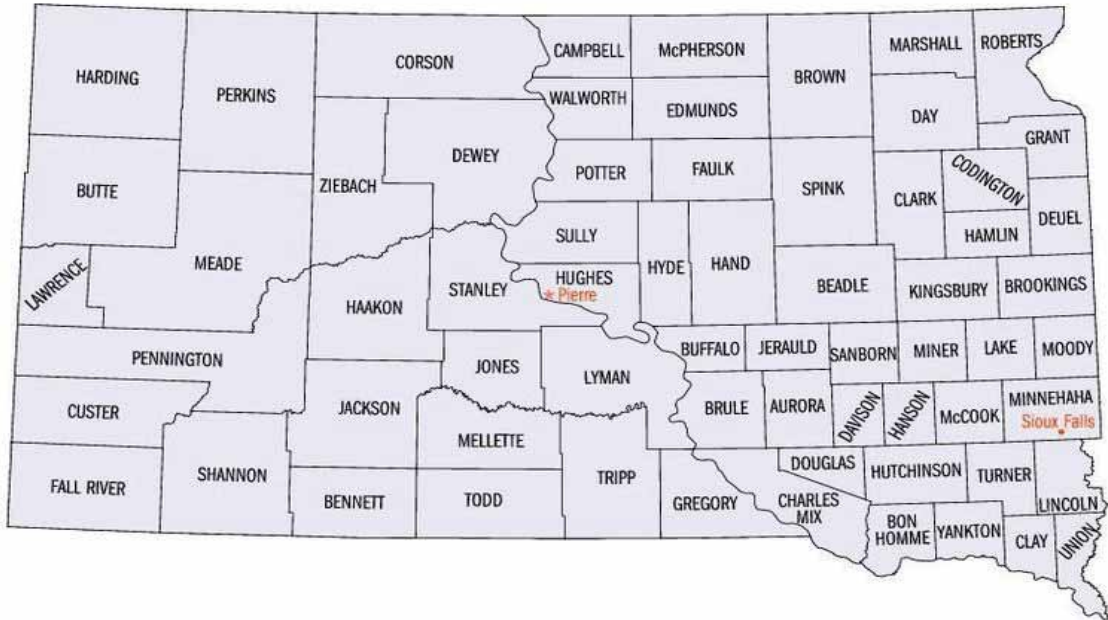

SD - South Dakota

| Call | Comtés (66) |
|-------|------------------------|
| KEOWM | Fall River County |
| WAOJH | Brookings County |
| WOWM | Roberts County |
| K7RE | Lawrence County (eQSL) |
| NOMHL | Yankton County (eQSL) |

TN - Tennessee

| Call | Comtés (95) | Call | Comtés (95) |
|--------|---------------------|--------|--------------------------|
| W9WI | Cheatham County | K4AMX | Williamson County |
| K4AMC | Davidson County | K4YZ | Sequatchie County |
| K4LTA | Anderson County | KC4SAW | Washington County (eQSL) |
| K4KNO | Rutherford County | KI4UZ | Sullivan County |
| W4GKM | Cumberland County | W3DDT | Madison County (eQSL) |
| KE4WTR | Coffe County (eQSL) | AJ4HW | Knox County (eQSL) |