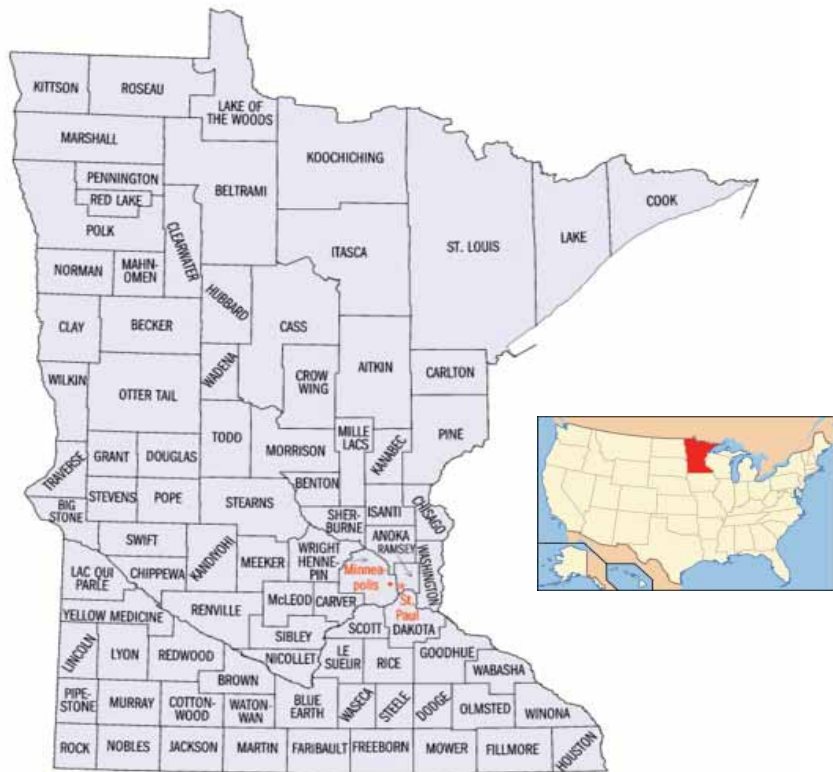

MN - Minnesota

Call	Comtés (87)
KOIR	Stearns County
WOKCJ	Douglas County
KOXB	Saint Louis County
WOTIV	Ramsey County
WD0HDY	Itasca County
NOKK	Hennepin County
WOSA	Olmsted County
W0GTS	Scott County (eQSL)
K00EH	Cass County (eQSL)

MS - Mississippi

Call	Comtés (82)
W0FF	City of Saint Louis County
KK5OQ	Hancock County
N40GW	Oktibbeha County
KD5JHE	Lafayette County (eQSL)