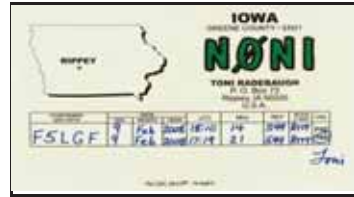

Iowa

Linn County

Story County

Greene County

Des Moines County

Wright County

Johnson County (eQSL)

Polk County (eQSL)

Kansas

Johnson County

Harvey County

Shawnee County

Wyandotte County (eQSL)

Franklin County (eQSL)

Phillips County (eQSL)

Smith County (eQSL)